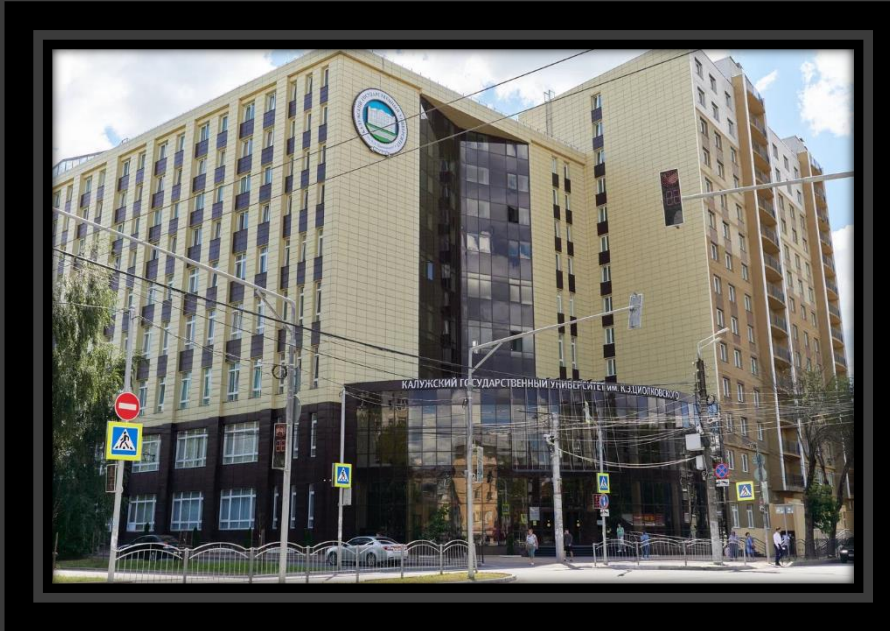

KALUGA

1371

KALUGA IS THE
CRADLE OF
COSMONAUTICS

KALUGA STATE UNIVERSITY
named after K.E. Tsiolkovski

9 INSTITUTIONS
7000 STUDENTS

5

ACADEMIC
BUILDINGS

3